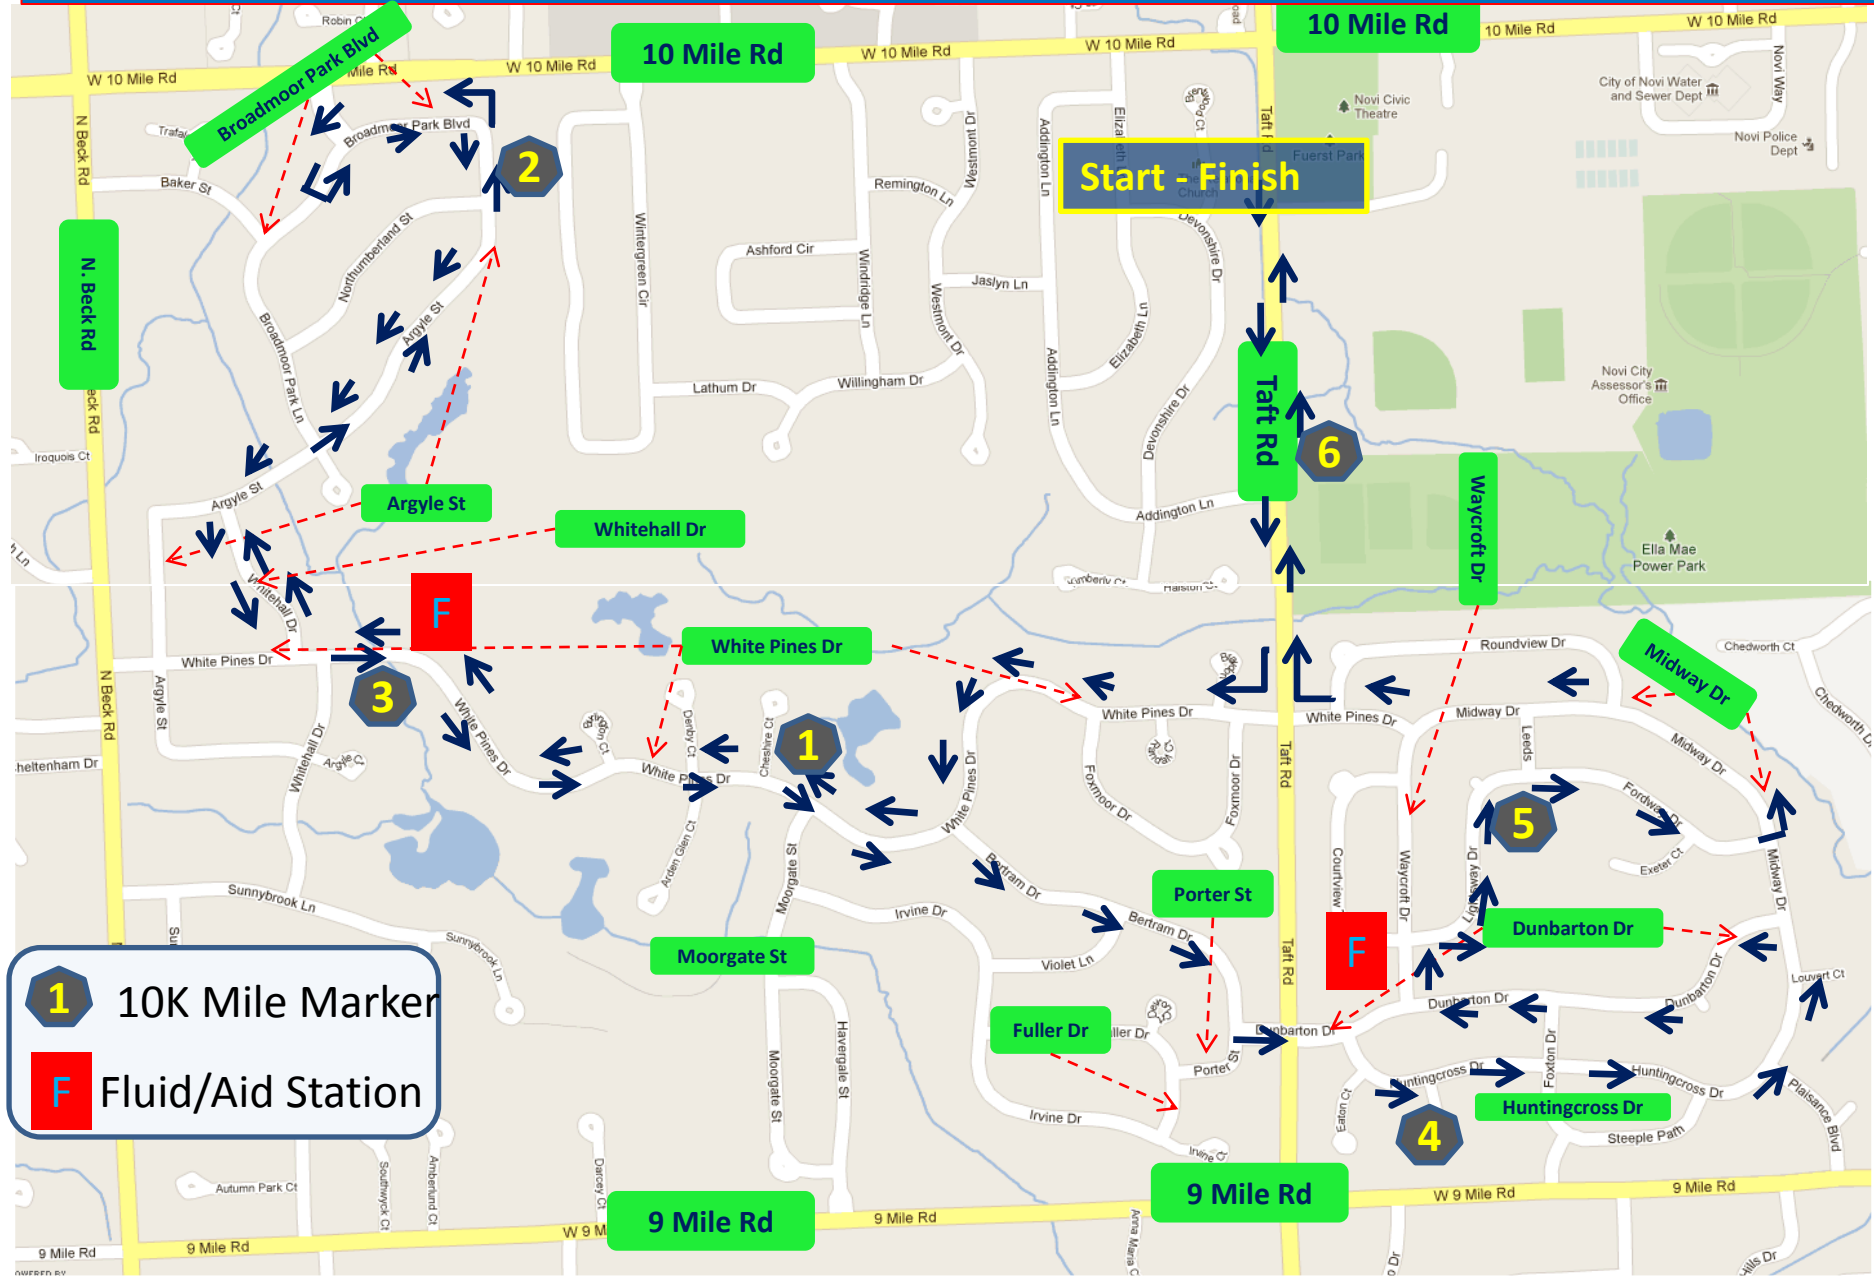

Novi Memorial Day Run - 2015

10K Course - Start Time: 8:00 a.m.

1 10K Mile Marker
F Fluid/Aid Station